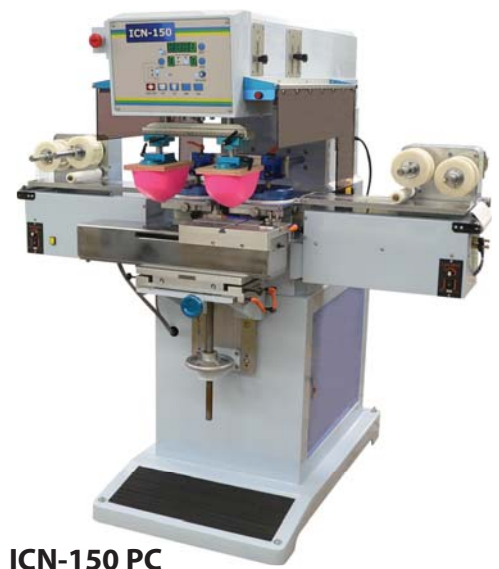

# ICN Pad Printers

**ICN B100**  
1-Color Tabletop

**ICN B150**  
1-Color, 150mm cup

Inkcups Now offers a line of heavy-duty semiautomatic pad printing machines, from 1-color tabletop to 6-color models. The machines can be equipped with various tooling and fixtures including custom-made ones. All printers come with the VersaCups - the patented universal design ink cups, ranging from 60 to 150mm in size to meet various production needs.

The ICN printers feature adjustable stroke, programmable delays and tool-less changeovers. All printers have ample compression capabilities to handle large printing pads and deliver crisp high quality images. The robust and user-friendly machines perfectly suit both start-up and experienced decorators. ICN equipment comes with attentive no-charge technical support in English and Spanish.

**ICN-2200PS**  
2-Color Pad Shuttle

**ICN-2200C**  
2-Color Carousel

**ICN-2500**  
4-Color Servo Shuttle

**ICN-2506**  
6-Color Servo Shuttle

**ICN-2506C**  
6-Color Carousel

**ICN-150**  
2-Color, 150mm Cups

**ICN-150 PC**  
2-Color, 150mm Cups, Auto Pad Cleaning